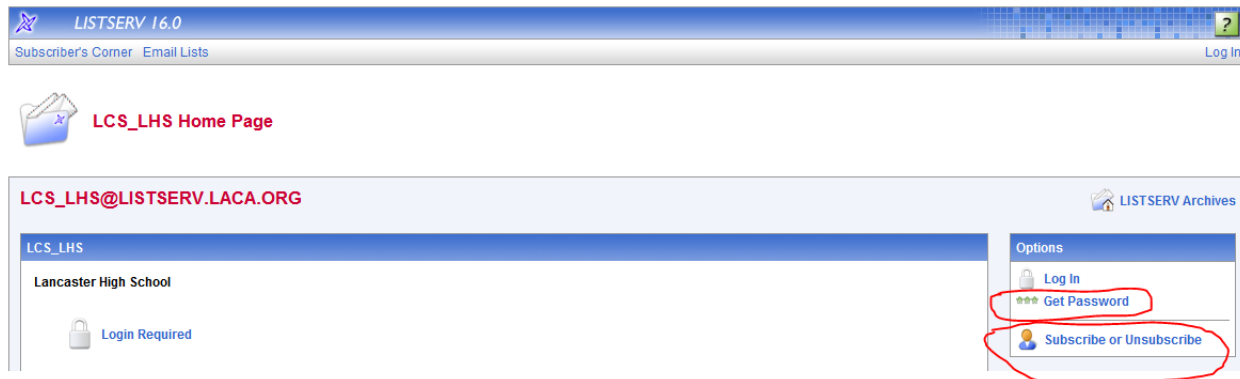

Fill in your name and email address and then click the "Unsubscribe" button. An email will be sent to you asking you to verify that you would like to unsubscribe. Follow the directions in the email and you will be removed from the list.

If you would like to change your password or have forgotten it, click on the "Get Password" link

The following window will open. Enter your information and a confirmation will be emailed to you: