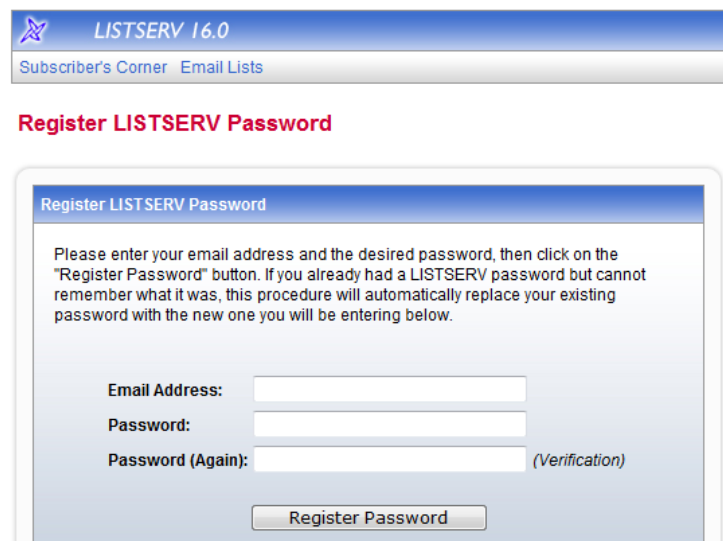

Please contact us if you have any questions or if we can assist you with anything. We can be reached at the LCS Administrative Offices at 740-687-7306

Thank you for using our listserv!